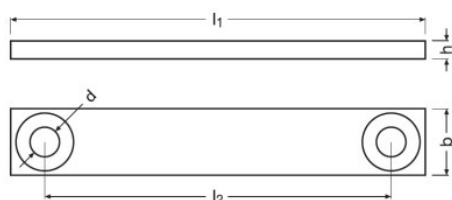

#### Dimensions & weight

Length	0.0 mm
Product weight	4.60 g