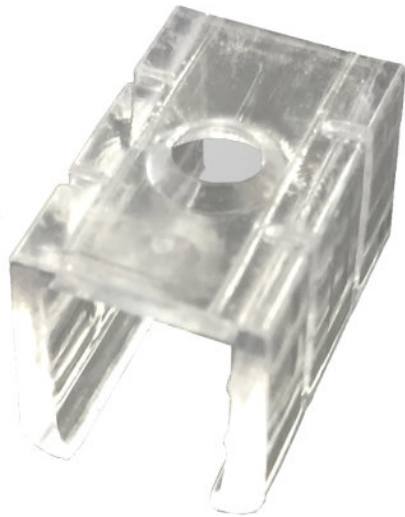

LR700-SD-G1 -CLIP

LINEARlight Rigid Slim Diffuse – Accessories | Professional LED modules

Product datasheet

Technical data

Dimensions & weight

Length	0.0 mm
Product weight	4.02 g

Logistical data

Commodity code	940542319000
----------------	--------------

Download Data

File
 Product Datasheet LINEARlight Rigid NICHE specification sheet
 CAD data LR700SD G1 CLIP CAD data

Logistical Data

Product code	Product description	Packaging unit (Pieces/Unit)	Dimensions (length x width x height)	Volume	Gross weight
--------------	---------------------	------------------------------	--------------------------------------	--------	--------------

Product datasheet

Logistical Data

4062172026918	LR700-SD-G1 -CLIP	Shipping carton box 200	360 mm x 200 mm x 140 mm	10.08 dm ³	1514.00 g
---------------	-------------------	----------------------------	--------------------------	-----------------------	-----------