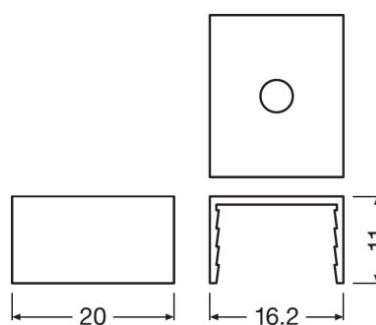

727142_MC-MetalClip-DiffuseTOP