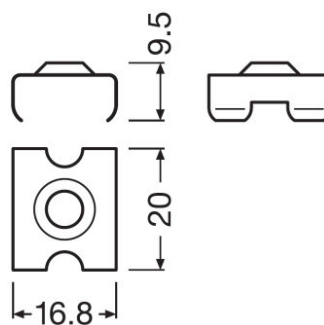

729002_FX-QMS-G1-BMZI-DIV1