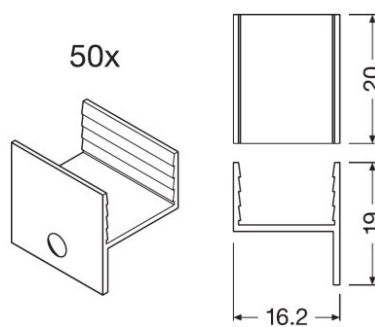

727150_MC-MetalClip-DiffuseTOP

728699_LINEARlight FLEX DIFFUSE FXLFDM-G1-BTL-17H11E9