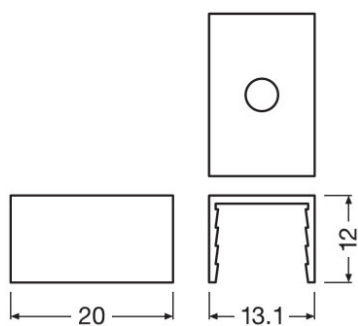

727144_MC-MetalClip-DiffuseSIDE