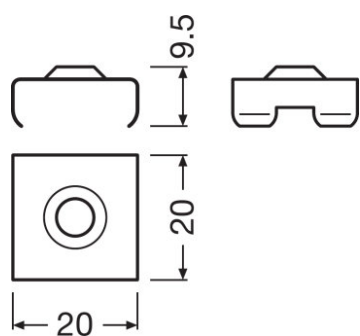

Product family datasheet

727141_MC-MetalClip-DiffuseTOP-L

728699_LINEARlight FLEX DIFFUSE FXLFDM-G1-BTL-17H11E9

727149_MC-MetalClip-DiffuseTOP-L

729002_FX-QMS-G1-BMZI-DIV1