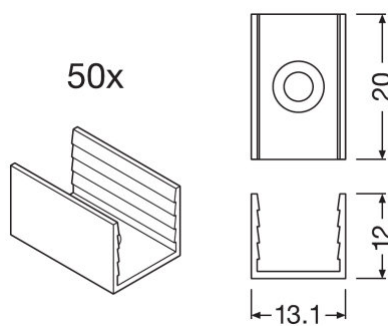

728703_LINEARlight FLEX DIFFUSE FX-LFDM-G1-BS-12H13