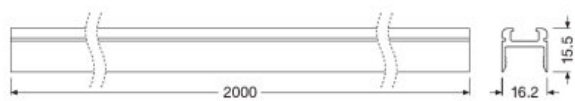

Product family datasheet

FX-LFDM-G1-TT-16H16-200