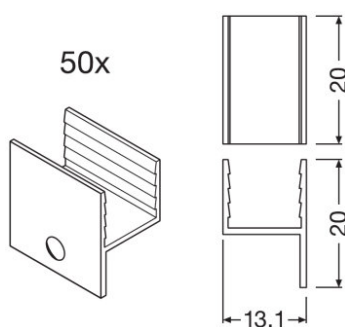

728704_LINEARlight FLEX DIFFUSE FX-LFDM-G1-BSL-12H13E9