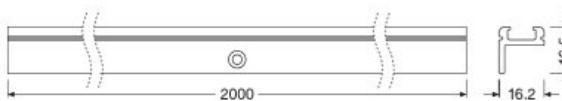

729070_FX-QMS-G1-BMZI-DIV1

FX-LFDM-G1-TS-16H16-200