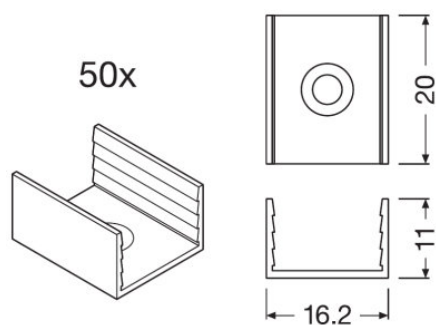

Product family datasheet

FX-LFDM-G1-TT-16H16-200

FX-LFDM-BEND-1000 drawing

FX-LFDM-G1-TTL-16H11W10-200

727142_MC-MetalClip-DiffuseTOP