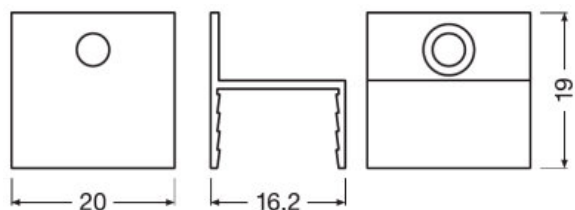

728684_DS061_PG_LINEARlight_FLEX_DIFFUSE_FX_LFDM_G1_BT_17H11

Product family datasheet

727141_MC-MetalClip-DiffuseTOP-L