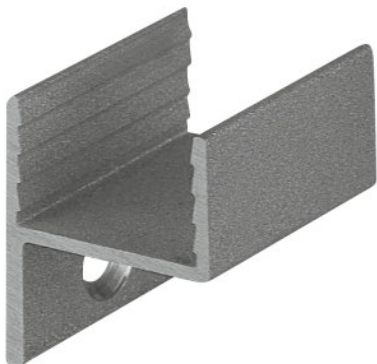

FX-LFDM -G1-BTL-17H11E9

LINEARlight FLEX Diffuse Profile System | Accessories for Flexible LED strips

Product family features

- Compatible with all LINEARlight Flex DIFFUSE LED modules
- Different combinations for a huge variety of mounting needs
- Clips and profiles ideal for confined spaces
- Bendable profile available
- Easy application

Product family benefits

- Plenty of freedom for attractive design and perfect functioning
- Quick and easy installation
- Aluminum profile robust and corrosion-resistant thanks to anodization
- Minimum installation dimensions thanks to compact design

Product weight	2.80 g
Length	20.0 mm
Width	16.2 mm
Height	19.0 mm

Logistical data

Commodity code	761699909900
----------------	--------------

Environmental information

Information according Art. 33 of EU Regulation (EC) 1907/2006 (REACH)	
Date of Declaration	30-08-2022
Primary Article Identifier	4052899452510
Candidate List Substance 1	No declarable substances contained
Declaration No. in SCIP database	No declarable substances contained