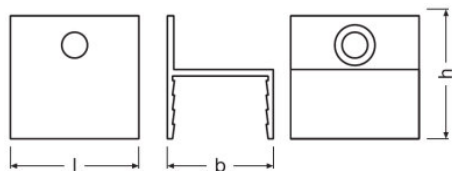

Areas of application

- Architectural Integration – e.g. coves, walls
- Ceiling integration
- Recessed lighting
- Cove lighting
- Shelf and furniture lighting

Product datasheet

Technical data

Dimensions & weight

Product weight	2.80 g
Length	20.0 mm
Width	16.2 mm
Height	19.0 mm

Logistical data

Commodity code	761699909900
----------------	--------------

Environmental information

Information according Art. 33 of EU Regulation (EC) 1907/2006 (REACH)	
Date of Declaration	30-08-2022
Primary Article Identifier	4052899452510
Candidate List Substance 1	No declarable substances contained
Declaration No. in SCIP database	No declarable substances contained

Download Data

File
 User instruction LINEARLIGHT Flex Diffuse Installation Guide - Naed Version (EN)

Product datasheet

Logistical Data

Product code	Product description	Packaging unit (Pieces/Unit)	Dimensions (length x width x height)	Volume	Gross weight
4052899452510	FX-LFDM -G1-BTL-17H11E9	Shipping carton box 400	230 mm x 180 mm x 160 mm	6.62 dm ³	2944.00 g