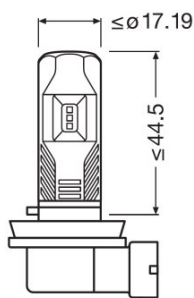

Electrical data

Power input	9.02 W
Test voltage	13.5 V
Power input tolerance	± 10 %
Nominal wattage	8.20 W
Nominal voltage	12.0 V

Photometrical data

Color temperature	6000 K
Luminous flux	720 lm
Luminous flux tolerance	± 15 %
Light color LED	Cool white

Dimensions & weight

Product weight	32.90 g
Length	68.3 mm
Diameter	17.2 mm

Lifespan

Lifespan Tc	5000 h
Guarantee	4 years
Lifespan B3	2500 h

Product datasheet

Additional product data

Base (standard designation)	PGJ19-1/2/3
-----------------------------	-------------