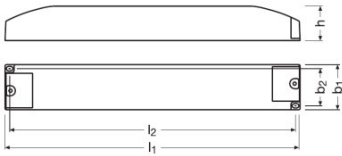

## Technical data

### Dimensions & weight

Mounting hole spacing, length	252 mm
Product weight	386.00 g
Cable cross-section, input side	0.75...1.5 mm <sup>2</sup>
Cable cross-section, output side	0.75...1.5 mm <sup>2</sup>
Wire preparation length, input side	5.0 mm

## Product datasheet

Length	260.0 mm
Width	40.0 mm
Height	31.0 mm