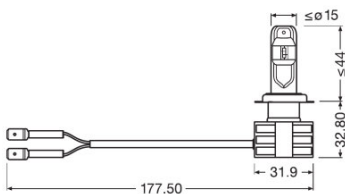

### Dimensions & weight

Length	177.5 mm
Diameter	13.8 mm
Product weight	55.00 g