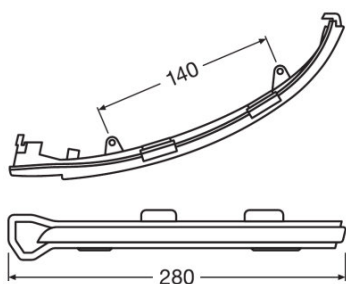

#### Product information

Order reference	LEDDMI 5G0 WT S
Application (Category and Product specific)	Side mirror indicator

#### Dimensions & weight

Length	280.0 mm
Width	70.0 mm
Height	50.0 mm