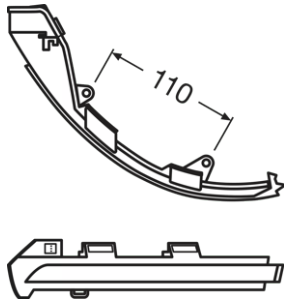

Physical Attributes & Dimensions

Length	255.0 mm
Width	80.0 mm
Height	60.0 mm

Lifetime Data

Lifespan Tc	5000 hr
Guarantee	5 years

Additional product data

Connector to lamp	Plug&Play
-------------------	-----------