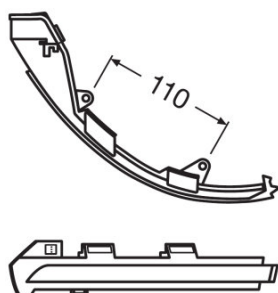

Product datasheet

Technical data

Product information

| | |
|---|-----------------------|
| Order reference | LEDDMI 3G0 WT S |
| Application (Category and Product specific) | Side mirror indicator |

Electrical data

Dimensions & weight

| | |
|--------|----------|
| Length | 255.0 mm |
| Width | 80.0 mm |
| Height | 60.0 mm |

Lifespan

| | |
|-------------|---------|
| Lifespan Tc | 5000 h |
| Guarantee | 5 years |

Additional product data