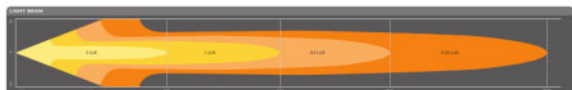

Product datasheet

Additional product data

Luminous intensity distribution

Connector to lamp	DT Connector

Capabilities

Technology	LED

Certificates & standards

Standards	ECE R10, R112
Approval marks – approval	E4 approval
Type of protection	IP67

Country specific categorizations

Order reference	LEDDL104-CB

Logistical data

Commodity code	851220009000

Logistical Data

Product code	Product description	Packaging unit (Pieces/Unit)	Dimensions (length x width x height)	Volume	Gross weight

---