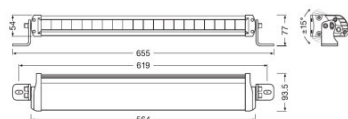

Product datasheet

Technical data

Product information

Order reference	LEDDL104-CB
Application (Category and Product specific)	Additional high beam application

Electrical data

Nominal voltage	12/24 V
Nominal wattage	70 W
Test voltage	13.5 V

Photometrical data

Luminous flux	5500 lm
Color temperature	6000 K
Light distance at 1lx	440 m

Dimensions & weight

Product weight	2100.00 g
Length	655.0 mm
Width	94.0 mm
Height	77.0 mm

Lifespan

Lifespan Tc	5000 h
Guarantee	5 years