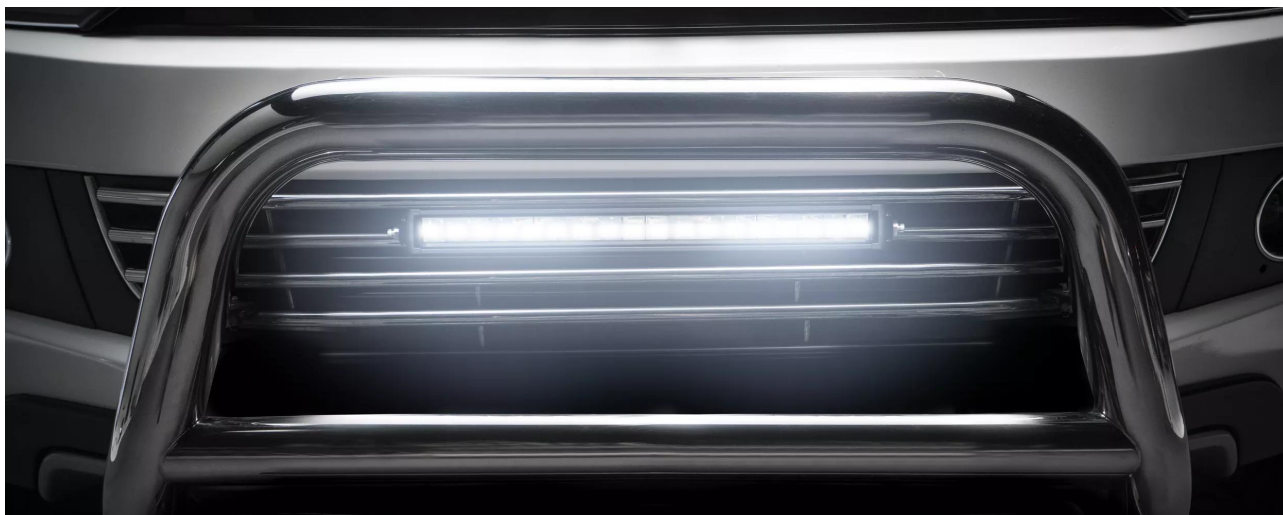

Lightbar FX500-CB SM

Higher luminosity guarantees improved safety on the road

SINGLE MOUNT CERTIFIED
(2x ECE R112)

Central and individual installation

Individual installation is possible thanks to twofold ECE certification

UP TO +440M
(1 LUX)

Lighting distance up to 440 meters

Improved far and near field illumination

COMBO BEAM

Combo Beam

Combined beam of light

LED auxiliary lights enhance driving pleasure

Improved far field illumination on dark rural and dirt roads – it's no problem for the LEDriving Lightbar FX500-CB. Its 20 intense, high-performance LEDs give the LED high beam a light distance up to 440 meters and ensure improved road safety for drivers.

Even at dusk or in compromised lighting conditions, the LED bars for automobiles provide daylight conditions at a strong 6000 Kelvin without needlessly blinding oncoming traffic. The intelligent reflector design diverts the light from the LEDs so that oncoming traffic is only indirectly exposed to the light. The light is evenly distributed at a five degree angle.

Robust, durable and versatile

Whether used as a LED working light or as an auxiliary high beam for the car – the powerful performance and long life of

the LEDriving Lightbar FX500-CB make it a compelling choice. Equipped for a wide range of uses, it defies environmental factors and is particularly robust thanks to the quality craftsmanship of its materials and hard-wearing polycarbonate lens.