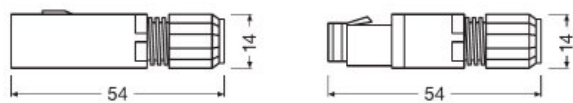

Product family datasheet

LR FINESSE DIY MF DRAW 171219

LR FINESSE DIY MF DRAW 171219