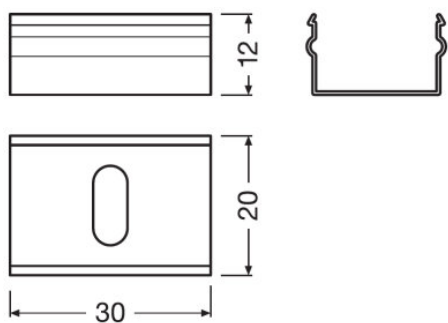

Product family datasheet

Technical data

Product description	Electrical data null	Dimensions & weight null		Logistical data null	Environmental information according Art. 33 of EU Regulation (EC) 1907/2006 (REACH)
	Type of current	Length	Product weight	Commodity code	Date of Declaration
LR FINESSE DIY M/F IP68	DC	54 mm	85.00 g	853669909900	14-01-2022
LR FINESSE IN CABLE 5m IP54	DC	5038 mm	326.00 g	854442909000	14-01-2022
LR FINESSE IN CABLE 5m IP68	DC	5108 mm	447.00 g	854442909000	14-01-2022
LR FINESSE JUMPER 0.5m IP68	DC	608 mm	274.00 g	854442909000	14-01-2022
LR FINESSE JUMPER 1m IP54	DC	1079 mm	72.00 g	854442909000	14-01-2022
LR FINESSE RECESSED KIT	DC	1600 mm	360.00 g	732690989000	14-01-2022
LR FINESSE SUSPENSION KIT	DC	3000 mm	80.00 g	732690989000	14-01-2022
LR FINESSE WALL ARMS	DC	320 mm	300.00 g	732690989000	14-01-2022
LR FINESSE METAL CLIP	DC	30 mm	5.00 g	732690989000	14-01-2022
LR FINESSE BAFFLE 620	DC	620 mm	168.50 g	732690989000	14-01-2022
LR FINESSE BAFFLE 920	DC	920 mm	240.50 g	732690989000	14-01-2022

Product family datasheet

LR FINESSE JUMPER 0.5M IP68 DRAW 171219

LR FINESSE JUMPER 0.5M IP68 DRAW 171219

LR FINESSE IN JUMPER 1M IP54 DRAW 171219

LR FINESSE IN JUMPER 1M IP54 DRAW 171219

LR FINESSE RECESSED KIT DRAW 290120

LR FINESSE RECESSED KIT DRAW 290120

Product family datasheet

LR FINESSE SUSPENSION KIT DRAW 171219

LR FINESSE SUSPENSION KIT DRAW 171219

LR FINESSE Wall Arms DRAW 171219

LR FINESSE Wall Arms DRAW 171219

LR FINESSE Metal Clip

LR FINESSE Metal Clip

Product family datasheet

LR FINESSE BAFFLE 620 Line Drawing

LR FINESSE BAFFLE 620 Line Drawing

LR FINESSE BAFFLE 920 Line Drawing

LR FINESSE BAFFLE 920 Line Drawing

Application advice

For more detailed application information and graphics please see product datasheet.