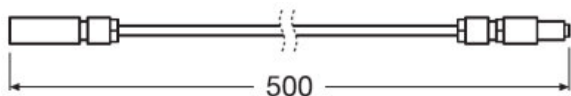

Product family datasheet

LR FINESSE JUMPER 0.5M IP68 DRAW 171219