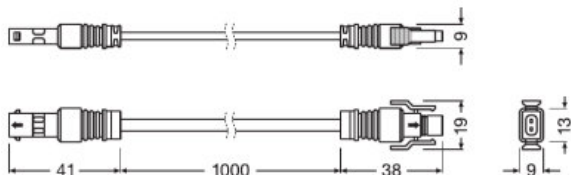

Product family datasheet

Technical data

Product description	Electrical data null	Dimensions & weight null		Logistical data null	Environmental information according Art. 33 of EU Regulation (EC) 1907/2006 (REACH)
	Type of current	Length	Product weight	Commodity code	Date of Declaration
LR FINESSE DIY M/F IP68	DC	54 mm	85.00 g	853669909900	14-01-2022
LR FINESSE IN CABLE 5m IP54	DC	5038 mm	326.00 g	854442909000	14-01-2022
LR FINESSE IN CABLE 5m IP68	DC	5108 mm	447.00 g	854442909000	14-01-2022
LR FINESSE JUMPER 0.5m IP68	DC	608 mm	274.00 g	854442909000	14-01-2022
LR FINESSE JUMPER 1m IP54	DC	1079 mm	72.00 g	854442909000	14-01-2022
LR FINESSE RECESSED KIT	DC	1600 mm	360.00 g	732690989000	14-01-2022
LR FINESSE SUSPENSION KIT	DC	3000 mm	80.00 g	732690989000	14-01-2022
LR FINESSE WALL ARMS	DC	320 mm	300.00 g	732690989000	14-01-2022
LR FINESSE METAL CLIP	DC	30 mm	5.00 g	732690989000	14-01-2022
LR FINESSE BAFFLE 620	DC	620 mm	168.50 g	732690989000	14-01-2022
LR FINESSE BAFFLE 920	DC	920 mm	240.50 g	732690989000	14-01-2022

Product family datasheet

LR FINESSE DIY MF DRAW 171219

LR FINESSE DIY MF DRAW 171219

LR FINESSE IN CABLE 5M IP54 DRAW 171219

LR FINESSE IN CABLE 5M IP54 DRAW 171219

LR FINESSE IN CABLE 5M IP68 DRAW 171219

LR FINESSE IN CABLE 5M IP68 DRAW 171219

Product family datasheet

LR FINESSE JUMPER 0.5M IP68 DRAW 171219

LR FINESSE JUMPER 0.5M IP68 DRAW 171219

LR FINESSE IN JUMPER 1M IP54 DRAW 171219

LR FINESSE IN JUMPER 1M IP54 DRAW 171219

LR FINESSE RECESSED KIT DRAW 290120