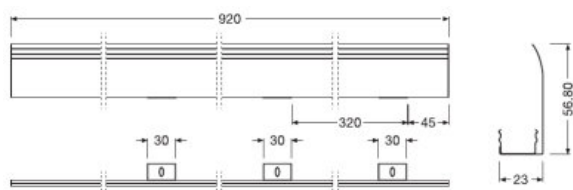

Product family datasheet

Technical data

Product description	Electrical data null	Dimensions & weight null		Logistical data null	Environmental information according Art. 33 of EU Regulation (EC) 1907/2006 (REACH)
	Type of current	Length	Product weight	Commodity code	Date of Declaration
LR FINESSE DIY M/F IP68	DC	54 mm	85.00 g	853669909900	14-01-2022
LR FINESSE IN CABLE 5m IP54	DC	5038 mm	326.00 g	854442909000	14-01-2022
LR FINESSE IN CABLE 5m IP68	DC	5108 mm	447.00 g	854442909000	14-01-2022
LR FINESSE JUMPER 0.5m IP68	DC	608 mm	274.00 g	854442909000	14-01-2022
LR FINESSE JUMPER 1m IP54	DC	1079 mm	72.00 g	854442909000	14-01-2022
LR FINESSE RECESSED KIT	DC	1600 mm	360.00 g	732690989000	14-01-2022
LR FINESSE SUSPENSION KIT	DC	3000 mm	80.00 g	732690989000	14-01-2022
LR FINESSE WALL ARMS	DC	320 mm	300.00 g	732690989000	14-01-2022
LR FINESSE METAL CLIP	DC	30 mm	5.00 g	732690989000	14-01-2022
LR FINESSE BAFFLE 620	DC	620 mm	168.50 g	732690989000	14-01-2022
LR FINESSE BAFFLE 920	DC	920 mm	240.50 g	732690989000	14-01-2022

LR FINESSE Metal Clip

Product family datasheet

LR FINESSE BAFFLE 620 Line Drawing

LR FINESSE BAFFLE 620 Line Drawing

LR FINESSE BAFFLE 920 Line Drawing

LR FINESSE BAFFLE 920 Line Drawing

Application advice

For more detailed application information and graphics please see product datasheet.