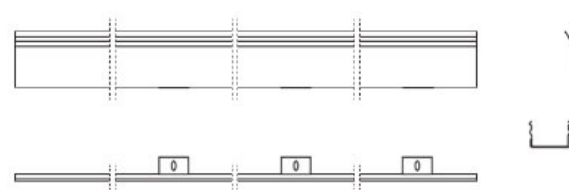

Product family datasheet

Technical data

Product description	Electrical data null	Dimensions & weight null		Logistical data null	Environmental information according Art. 33 of EU Regulation (EC) 1907/2006 (REACH)
	Type of current	Length	Product weight	Commodity code	Date of Declaration
LR FINESSE DIY M/F IP68	DC	54 mm	85.00 g	853669909900	14-01-2022
LR FINESSE IN CABLE 5m IP54	DC	5038 mm	326.00 g	854442909000	14-01-2022
LR FINESSE IN CABLE 5m IP68	DC	5108 mm	447.00 g	854442909000	14-01-2022
LR FINESSE JUMPER 0.5m IP68	DC	608 mm	274.00 g	854442909000	14-01-2022
LR FINESSE JUMPER 1m IP54	DC	1079 mm	72.00 g	854442909000	14-01-2022
LR FINESSE RECESSED KIT	DC	1600 mm	360.00 g	732690989000	14-01-2022
LR FINESSE SUSPENSION KIT	DC	3000 mm	80.00 g	732690989000	14-01-2022
LR FINESSE WALL ARMS	DC	320 mm	300.00 g	732690989000	14-01-2022
LR FINESSE METAL CLIP	DC	30 mm	5.00 g	732690989000	14-01-2022
LR FINESSE BAFFLE 620	DC	620 mm	168.50 g	732690989000	14-01-2022
LR FINESSE BAFFLE 920	DC	920 mm	240.50 g	732690989000	14-01-2022

LR FINESSE Metal Clip

Product family datasheet

LR FINESSE BAFFLE 620 Line Drawing

LR FINESSE BAFFLE 620 Line Drawing

LR FINESSE BAFFLE 920 Line Drawing

LR FINESSE BAFFLE 920 Line Drawing

Application advice

For more detailed application information and graphics please see product datasheet.