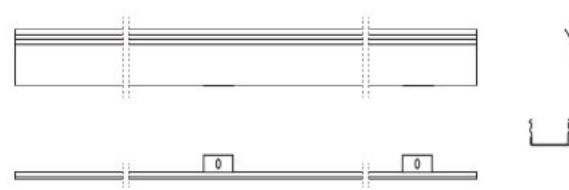

Product family datasheet

Technical data

Product description	Electrical data null	Dimensions & weight null		Logistical data null	Environmental information according Art. 33 of EU Regulation (EC) 1907/2006 (REACH)
	Type of current	Length	Product weight	Commodity code	Date of Declaration
LR FINESSE DIY M/F IP68	DC	54 mm	85.00 g	853669909900	14-01-2022
LR FINESSE IN CABLE 5m IP54	DC	5038 mm	326.00 g	854442909000	14-01-2022
LR FINESSE IN CABLE 5m IP68	DC	5108 mm	447.00 g	854442909000	14-01-2022
LR FINESSE JUMPER 0.5m IP68	DC	608 mm	274.00 g	854442909000	14-01-2022
LR FINESSE JUMPER 1m IP54	DC	1079 mm	72.00 g	854442909000	14-01-2022
LR FINESSE RECESSED KIT	DC	1600 mm	360.00 g	732690989000	14-01-2022
LR FINESSE SUSPENSION KIT	DC	3000 mm	80.00 g	732690989000	14-01-2022
LR FINESSE WALL ARMS	DC	320 mm	300.00 g	732690989000	14-01-2022
LR FINESSE METAL CLIP	DC	30 mm	5.00 g	732690989000	14-01-2022
LR FINESSE BAFFLE 620	DC	620 mm	168.50 g	732690989000	14-01-2022
LR FINESSE BAFFLE 920	DC	920 mm	240.50 g	732690989000	14-01-2022

Product family datasheet

LR FINESSE JUMPER 0.5M IP68 DRAW 171219

LR FINESSE JUMPER 0.5M IP68 DRAW 171219

LR FINESSE IN JUMPER 1M IP54 DRAW 171219

LR FINESSE IN JUMPER 1M IP54 DRAW 171219

LR FINESSE RECESSED KIT DRAW 290120

LR FINESSE RECESSED KIT DRAW 290120

Product family datasheet

LR FINESSE SUSPENSION KIT DRAW 171219

LR FINESSE SUSPENSION KIT DRAW 171219

LR FINESSE Wall Arms DRAW 171219

LR FINESSE Wall Arms DRAW 171219

LR FINESSE Metal Clip

LR FINESSE Metal Clip

Product family datasheet

LR FINESSE BAFFLE 620 Line Drawing

LR FINESSE BAFFLE 620 Line Drawing

LR FINESSE BAFFLE 920 Line Drawing

LR FINESSE BAFFLE 920 Line Drawing

Application advice

For more detailed application information and graphics please see product datasheet.