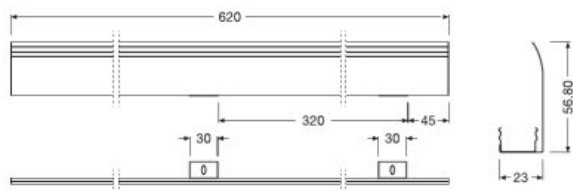

Product family datasheet

Technical data

Product description	Electrical data null	Dimensions & weight null		Logistical data null	Environmental information according Art. 33 of EU Regulation (EC) 1907/2006 (REACH)
	Type of current	Length	Product weight	Commodity code	Date of Declaration
LR FINESSE DIY M/F IP68	DC	54 mm	85.00 g	853669909900	14-01-2022
LR FINESSE IN CABLE 5m IP54	DC	5038 mm	326.00 g	854442909000	14-01-2022
LR FINESSE IN CABLE 5m IP68	DC	5108 mm	447.00 g	854442909000	14-01-2022
LR FINESSE JUMPER 0.5m IP68	DC	608 mm	274.00 g	854442909000	14-01-2022
LR FINESSE JUMPER 1m IP54	DC	1079 mm	72.00 g	854442909000	14-01-2022
LR FINESSE RECESSED KIT	DC	1600 mm	360.00 g	732690989000	14-01-2022
LR FINESSE SUSPENSION KIT	DC	3000 mm	80.00 g	732690989000	14-01-2022
LR FINESSE WALL ARMS	DC	320 mm	300.00 g	732690989000	14-01-2022
LR FINESSE METAL CLIP	DC	30 mm	5.00 g	732690989000	14-01-2022
LR FINESSE BAFFLE 620	DC	620 mm	168.50 g	732690989000	14-01-2022
LR FINESSE BAFFLE 920	DC	920 mm	240.50 g	732690989000	14-01-2022

LR FINESSE RECESSED KIT DRAW 290120

Product family datasheet

LR FINESSE SUSPENSION KIT DRAW 171219

LR FINESSE SUSPENSION KIT DRAW 171219

LR FINESSE Wall Arms DRAW 171219

LR FINESSE Wall Arms DRAW 171219

LR FINESSE Metal Clip

LR FINESSE Metal Clip

Product family datasheet

LR FINESSE BAFFLE 620 Line Drawing

LR FINESSE BAFFLE 620 Line Drawing

LR FINESSE BAFFLE 920 Line Drawing

LR FINESSE BAFFLE 920 Line Drawing

Application advice

For more detailed application information and graphics please see product datasheet.