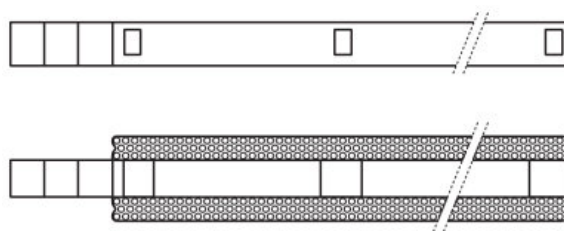

Product family datasheet

Technical data

Product description	Electrical data null	Dimensions & weight null		Logistical data null	Environmental information according Art. 33 of EU Regulation (EC) 1907/2006 (REACH)
	Type of current	Length	Product weight	Commodity code	Date of Declaration
LR FINESSE DIY M/F IP68	DC	54 mm	85.00 g	853669909900	14-01-2022
LR FINESSE IN CABLE 5m IP54	DC	5038 mm	326.00 g	854442909000	14-01-2022
LR FINESSE IN CABLE 5m IP68	DC	5108 mm	447.00 g	854442909000	14-01-2022
LR FINESSE JUMPER 0.5m IP68	DC	608 mm	274.00 g	854442909000	14-01-2022
LR FINESSE JUMPER 1m IP54	DC	1079 mm	72.00 g	854442909000	14-01-2022
LR FINESSE RECESSED KIT	DC	1600 mm	360.00 g	732690989000	14-01-2022
LR FINESSE SUSPENSION KIT	DC	3000 mm	80.00 g	732690989000	14-01-2022
LR FINESSE WALL ARMS	DC	320 mm	300.00 g	732690989000	14-01-2022
LR FINESSE METAL CLIP	DC	30 mm	5.00 g	732690989000	14-01-2022
LR FINESSE BAFFLE 620	DC	620 mm	168.50 g	732690989000	14-01-2022
LR FINESSE BAFFLE 920	DC	920 mm	240.50 g	732690989000	14-01-2022

Product family datasheet

LR FINESSE JUMPER 0.5M IP68 DRAW 171219

LR FINESSE JUMPER 0.5M IP68 DRAW 171219

LR FINESSE IN JUMPER 1M IP54 DRAW 171219

LR FINESSE IN JUMPER 1M IP54 DRAW 171219

LR FINESSE RECESSED KIT DRAW 290120