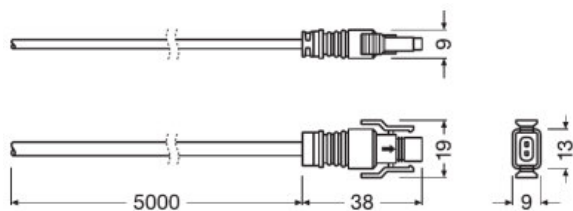

LR FINESSE IN CABLE 5M IP54 DRAW 171219

LR FINESSE IN CABLE 5M IP54 DRAW 171219