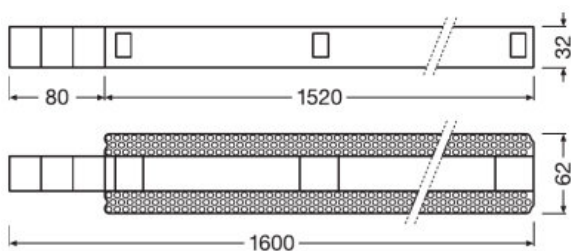

Product family datasheet

Technical data

Product description	Electrical data null	Dimensions & weight null		Logistical data null	Environmental information according Art. 33 of EU Regulation (EC) 1907/2006 (REACH)
	Type of current	Length	Product weight	Commodity code	Date of Declaration
LR FINESSE DIY M/F IP68	DC	54 mm	85.00 g	853669909900	14-01-2022
LR FINESSE IN CABLE 5m IP54	DC	5038 mm	326.00 g	854442909000	14-01-2022
LR FINESSE IN CABLE 5m IP68	DC	5108 mm	447.00 g	854442909000	14-01-2022
LR FINESSE JUMPER 0.5m IP68	DC	608 mm	274.00 g	854442909000	14-01-2022
LR FINESSE JUMPER 1m IP54	DC	1079 mm	72.00 g	854442909000	14-01-2022
LR FINESSE RECESSED KIT	DC	1600 mm	360.00 g	732690989000	14-01-2022
LR FINESSE SUSPENSION KIT	DC	3000 mm	80.00 g	732690989000	14-01-2022
LR FINESSE WALL ARMS	DC	320 mm	300.00 g	732690989000	14-01-2022
LR FINESSE METAL CLIP	DC	30 mm	5.00 g	732690989000	14-01-2022
LR FINESSE BAFFLE 620	DC	620 mm	168.50 g	732690989000	14-01-2022
LR FINESSE BAFFLE 920	DC	920 mm	240.50 g	732690989000	14-01-2022

Product family datasheet

LR FINESSE JUMPER 0.5M IP68 DRAW 171219

LR FINESSE JUMPER 0.5M IP68 DRAW 171219

LR FINESSE IN JUMPER 1M IP54 DRAW 171219

LR FINESSE IN JUMPER 1M IP54 DRAW 171219

LR FINESSE RECESSED KIT DRAW 290120