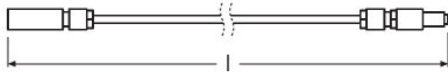

### Dimensions & weight

Length	608 mm
Product weight	274.00 g