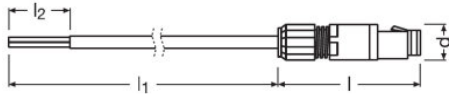

LR FINESSE IN CABLE 5m IP68

LINEARlight Rigid FINESSE – Accessories | Professional LED modules

Product family benefits

- Large set of accessories for installation
- Recessed kit for installation on false ceiling
- Wall arms for holding fixture in place
- Metal clip for surface installation
- Kit for pendant installation
- Indoor and outdoor jumper for daisy chain connection
- Indoor and outdoor power cable: 5 m
- Outdoor male and female terminals for ad hoc cabling

Product datasheet

Technical data

Electrical data

Type of current	DC
-----------------	----

Dimensions & weight

Length	5108 mm
Product weight	447.00 g

Logistical data

Commodity code	854442909000
----------------	--------------

Logistical Data

Product code	Product description	Packaging unit (Pieces/Unit)	Dimensions (length x width x height)	Volume	Gross weight
4052899618138	LR FINESSE IN CABLE 5m IP68	Shipping carton box 4	290 mm x 190 mm x 160 mm	8.82 dm ³	2060.00 g