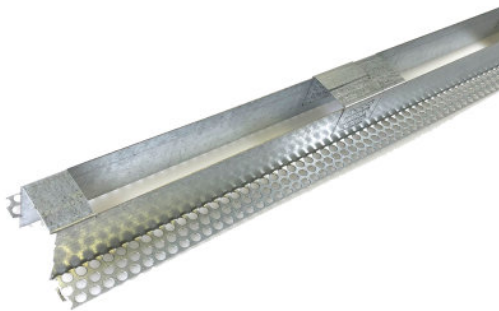

LR FINESSE RECESSED KIT

LINEARlight Rigid FINESSE – Accessories | Professional LED modules

Product family benefits

- Large set of accessories for installation
- Recessed kit for installation on false ceiling
- Wall arms for holding fixture in place
- Metal clip for surface installation
- Kit for pendant installation
- Indoor and outdoor jumper for daisy chain connection
- Indoor and outdoor power cable: 5 m
- Outdoor male and female terminals for ad hoc cabling

Product datasheet

Technical data

Electrical data

Type of current	DC
-----------------	----

Dimensions & weight

Length	1600 mm
Product weight	360.00 g

Logistical data

Commodity code	732690989000
----------------	--------------