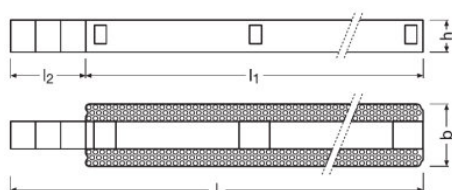

LR FINESSE RECESSED KIT

LINEARlight Rigid FINESSE – Accessories | Professional LED modules

Product family benefits

- Large set of accessories for installation
- Recessed kit for installation on false ceiling
- Wall arms for holding fixture in place
- Metal clip for surface installation
- Kit for pendant installation
- Indoor and outdoor jumper for daisy chain connection
- Indoor and outdoor power cable: 5 m
- Outdoor male and female terminals for ad hoc cabling

Product datasheet

Technical data

Electrical data

Type of current	DC
-----------------	----

Dimensions & weight

Length	1600 mm
Product weight	360.00 g

Logistical data

Commodity code	732690989000
----------------	--------------

Download Data

File	
	User instruction FINESSE
	User instruction FINESSE Recessed Kit

Product datasheet

Logistical Data

Product code	Product description	Packaging unit (Pieces/Unit)	Dimensions (length x width x height)	Volume	Gross weight
4052899618091	LR FINESSE RECESSED KIT	Shipping carton box 5	1652 mm x 192 mm x 37 mm	11.74 dm ³	2160.00 g