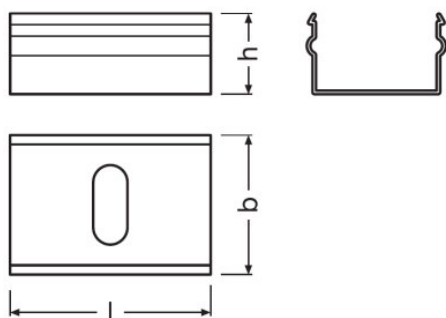

#### Dimensions & weight

Length	30 mm
Product weight	5.00 g

### Logistical Data

Product code	Product description	Packaging unit (Pieces/Unit)	Dimensions (length x width x height)	Volume	Gross weight
4052899618107	LR FINESSE METAL CLIP	Shipping carton box 100	180 mm x 130 mm x 120 mm	2.81 dm <sup>3</sup>	580.00 g