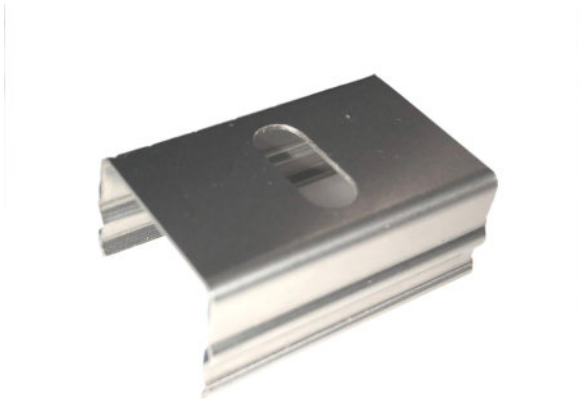

## LR FINESSE METAL CLIP

LINEARlight Rigid FINESSE – Accessories | Professional LED modules

### Product family benefits

- Large set of accessories for installation
- Recessed kit for installation on false ceiling
- Wall arms for holding fixture in place
- Metal clip for surface installation
- Kit for pendant installation
- Indoor and outdoor jumper for daisy chain connection
- Indoor and outdoor power cable: 5 m
- Outdoor male and female terminals for ad hoc cabling

#### Dimensions & weight

Length	30 mm
Product weight	5.00 g