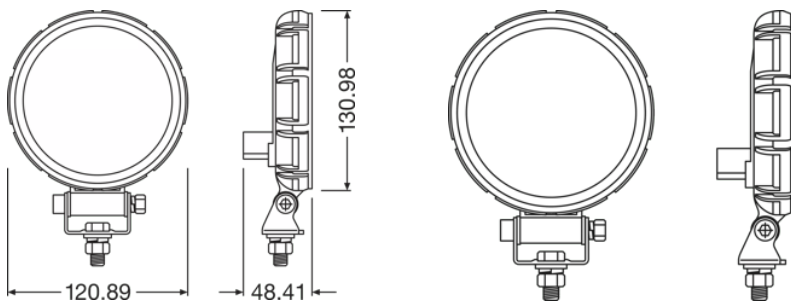

Reversing FX120R-WD

ECE certified (ECE R23)

No registration in the car documents required

45° beam angle

Widely spread light beam

Up to 36 m long light beam

See and be seen with OSRAM

On-road & Off-road

Product datasheet

Technical data

Product information

Application (Category and Product specific)	Additional reversing light
---	----------------------------

General Product Information

Global order reference	LEDDL108-WD
------------------------	-------------

Electrical Data

Nominal voltage	12/24 V
Nominal wattage	15 W
Test voltage	13.2 V

Photometric Data

Nominal luminous flux	1100 lm
Color temperature	6000 K

Physical Attributes & Dimensions

Product weight	360.00 g
Length	122.0 mm
Width	48.0 mm
Height	150.0 mm