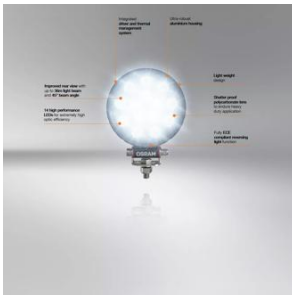

Product datasheet

Capabilities

Technology	LED

Certificates & standards

Approval marks – approval	E9 approval
Type of protection	IP69K
Standards	ECE R10, R23

Logistical data

Commodity code	85122000900

Environmental & Regulatory Information

Information according Art. 33 of EU Regulation (EC) 1907/2006 (REACH)	
Date of declaration	22-09-2024
Candidate list substance 1	Lead
CAS No. of substance 1	7439-92-1
Safe use instruction	The identification of the Candidate List substance is sufficient to allow safe use of the article.
Declaration no. in SCIP database	8936bd98-dfb9-4240-8277-bca6fbc6e1d7

ref_pim_amsproductinfographics

Logistical Data

Product code	Product description	Packaging unit (Pieces/Unit)	Dimensions (length x width x height)	Volume	Gross weight
4062172105712	Reversing FX120R-WD	Folding carton box 1	132 mm x 72 mm x 152 mm	1.44 dm³	407.00 g