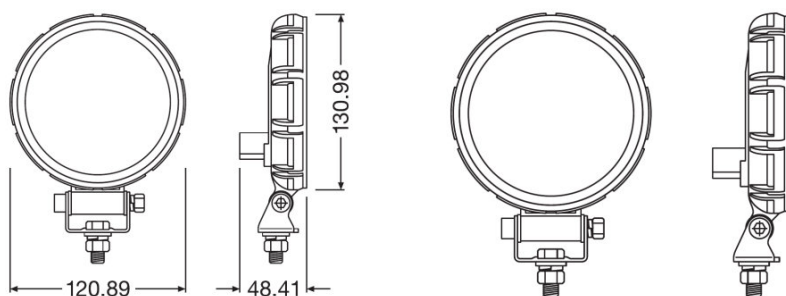

### Technical data

#### Product information

Order reference	LEDDL108-WD
Application (Category and Product specific)	Additional reversing light

#### Dimensions & weight

Product weight	360.00 g
Length	0.0 mm