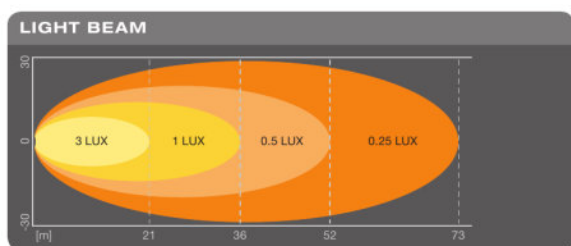

Additional product data

Luminous intensity distribution

Connector to lamp	DT Connector

Capabilities

Technology	LED

Certificates & standards

Standards	ECE R10, R23
Approval marks – approval	E9 approval
Type of protection	IP69K

Country specific categorizations

Order reference	LEDDL108-WD

Logistical data

Commodity code	851220009000

Environmental information

Information according Art. 33 of EU Regulation (EC) 1907/2006 (REACH)