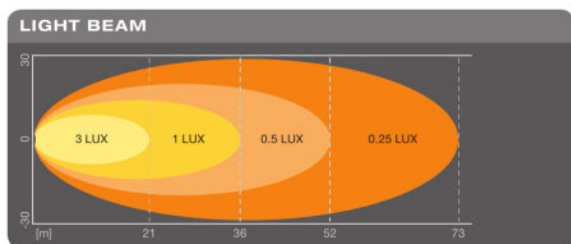

Photometrical data

Luminous flux	1100 lm
Color temperature	6000 K

Dimensions & weight

Product weight	400.00 g
Length	0.0 mm

Lifespan

Lifespan Tc	5000 h
Guarantee	5 years

Additional product data

Luminous intensity distribution