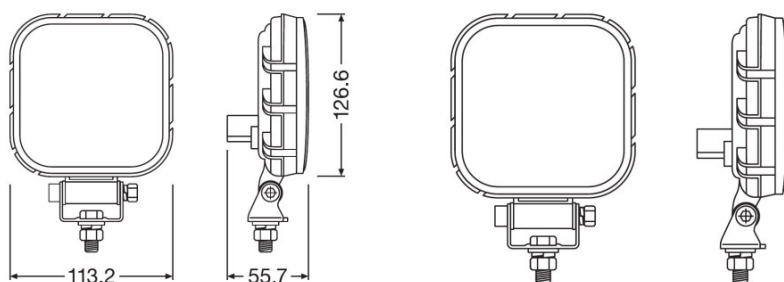

Reversing FX120S-WD

ECE certified (ECE R23)
No registration in the car documents required

45° beam angle
Widely spread light beam

Up to 36 m long light beam
See and be seen with OSRAM

on-road & off-road
- Versatile applicable and flexible in use- On-road & off-road, at work and in the spare time

Product datasheet

Technical data

Product information

Order reference	LEDDL109-WD
Application (Category and Product specific)	Additional reversing light

Electrical data

Nominal voltage	12/24 V
Nominal wattage	15.00 W
Test voltage	13.2 V

Photometrical data

Luminous flux	1100 lm
Color temperature	6000 K

Dimensions & weight

Product weight	400.00 g
Length	0.0 mm

Lifespan

Lifespan Tc	5000 h
Guarantee	5 years

Additional product data

Luminous intensity distribution