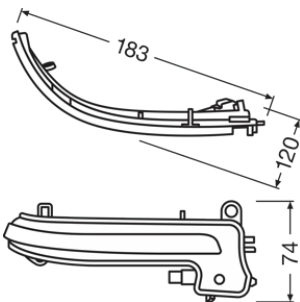

Test voltage	13.2 V
Nominal voltage	12 V

Photometric Data

Color temperature	2700 K
Intensity	min 0.6 cd

Physical Attributes & Dimensions

Length	255.0 mm
Width	70.0 mm
Height	65.0 mm

Lifetime Data

Lifespan Tc	5000 hr
Guarantee	5 years