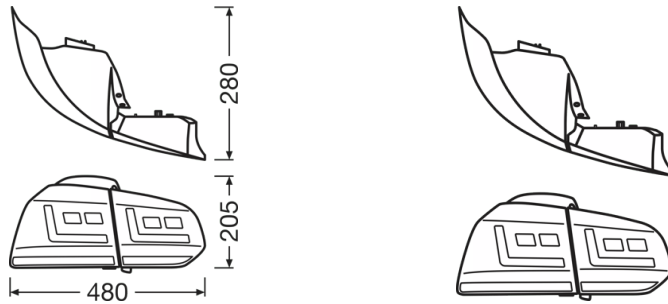

General Product Information

Global order reference	LEDTL102-CL
------------------------	-------------

Electrical Data

Nominal wattage	30.00 W
Nominal voltage	12 V

Physical Attributes & Dimensions

Product weight	4000.00 g
Length	480.0 mm
Width	280.0 mm
Height	205.0 mm