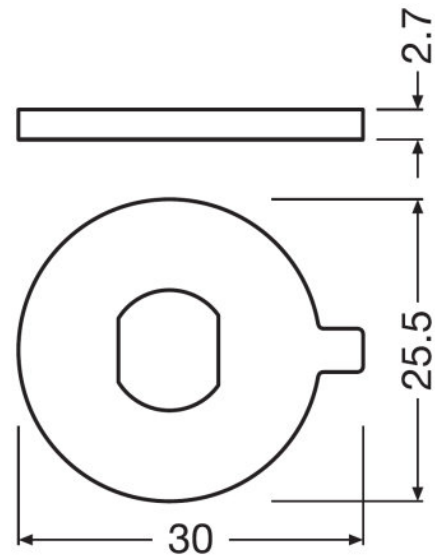

- Accessories for track drivers

Product family datasheet

Technical data

Dimensions & weight

Product description	Diameter	Height	Product weight	Width	Length
Track Joint	24.0 mm	14.8 mm	8.17 g		
GREY RING		2.7 mm	1.38 g	25.5 mm	30.0 mm
WHITE RING		2.7 mm	1.38 g	25.5 mm	30.0 mm
BLACK RING		2.7 mm	1.38 g	25.5 mm	30.0 mm

Product line drawing

Track Joint

GREY RING , WHITE RING , BLACK RING

Colors & materials

Product description	Casing material	Product color
Track Joint	Metal	
GREY RING	Plastic	GREY RAL 7040
WHITE RING	Plastic	WHITE RAL 9010
BLACK RING	Plastic	BLACK RAL 9011

Product family datasheet

Logistical data

Product description	Commodity code
Track Joint	76161000990
GREY RING	39269097900
WHITE RING	39269097900
BLACK RING	39269097900

Environmental information Information according Art. 33 of EU Regulation (EC) 1907/2006 (REACH)