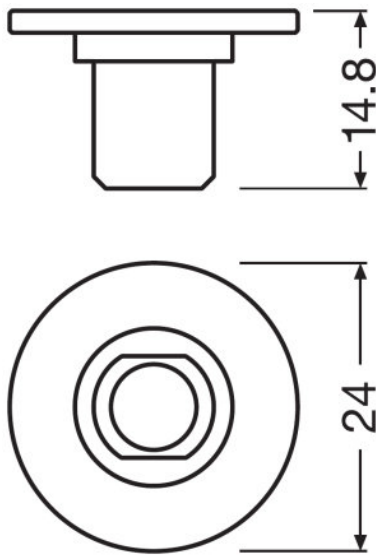

- Accessories for track drivers

Product family datasheet

Technical data

Dimensions & weight

Product description	Diameter	Height	Product weight	Width	Length
Track Joint	24.0 mm	14.8 mm	8.17 g		
GREY RING		2.7 mm	1.38 g	25.5 mm	30.0 mm
WHITE RING		2.7 mm	1.38 g	25.5 mm	30.0 mm
BLACK RING		2.7 mm	1.38 g	25.5 mm	30.0 mm

Product line drawing

Track Joint

GREY RING , WHITE RING , BLACK RING

Colors & materials

Product description	Casing material	Product color
Track Joint	Metal	
GREY RING	Plastic	GREY RAL 7040
WHITE RING	Plastic	WHITE RAL 9010
BLACK RING	Plastic	BLACK RAL 9011

Product family datasheet

Logistical data

Product description	Commodity code
Track Joint	76161000990
GREY RING	39269097900
WHITE RING	39269097900
BLACK RING	39269097900

Environmental information Information according Art. 33 of EU Regulation (EC) 1907/2006 (REACH)