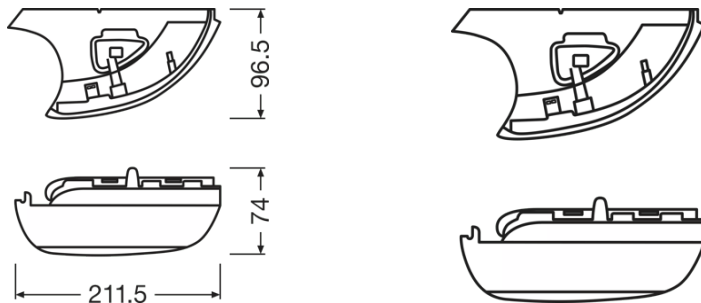

Physical Attributes & Dimensions

Length	211.5 mm
Width	74.0 mm
Height	74.0 mm

Lifetime Data

Lifespan Tc	5000 hr
Guarantee	5 years

Additional product data

Connector to lamp	Plug&Play
-------------------	-----------