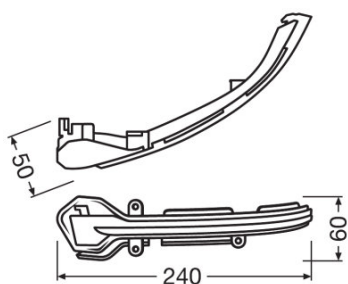

Product datasheet

Technical data

Product information

Order reference	LEDDMI 8V0 WT S
Application (Category and Product specific)	Side mirror indicator

Electrical data

Test voltage	13.2 V
Nominal wattage	2.40 W
Nominal voltage	12.0 V

Photometrical data

Color temperature	2700 K
Intensity	min 0.6 cd

Dimensions & weight

Length	245.0 mm
Width	50.0 mm
Height	68.0 mm

Lifespan

Lifespan Tc	5000 h
Guarantee	5 years

Additional product data

Connector to lamp	Plug&Play
Product remark	White Edition