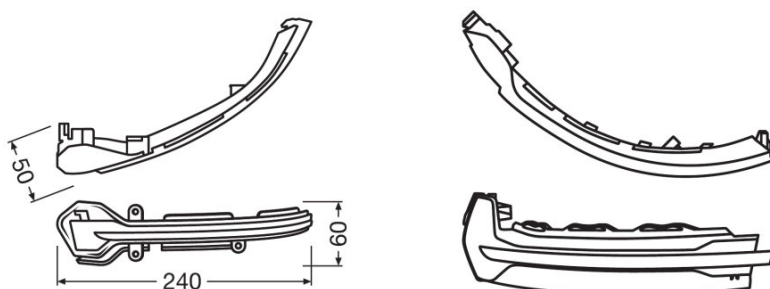

Photometrical data

Color temperature	2700 K
Intensity	min 0.6 cd

Dimensions & weight

Length	245.0 mm
Width	50.0 mm
Height	68.0 mm

Lifespan

Lifespan Tc	5000 h
Guarantee	5 years

Additional product data

Connector to lamp	Plug&Play
Product remark	Black Edition