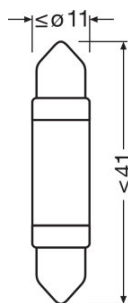

Product datasheet

Technical data

Product information

Order reference	6413DWP
Product type (off-road vs. on-road)	Off-road \pm C5W
Application (Category and Product specific)	Mainly used for number plate/ interior applications

Electrical data

Power input	0.8 W
Nominal voltage	12.0 V
Nominal wattage	0.60 W
Test voltage	13.5 V
Power input tolerance	± 25 %

Photometrical data

Luminous flux	45 lm
Luminous flux tolerance	± 30 %
Color temperature	6000 K
Light color LED	Cool white

Dimensions & weight

Diameter	11.0 mm
Product weight	2.90 g
Length	41.0 mm

Lifespan

Lifespan B3	2500 h
Lifespan Tc	5000 h
Guarantee	4 years

Product datasheet

Additional product data

Base (standard designation)	SV8.5-8
-----------------------------	---------