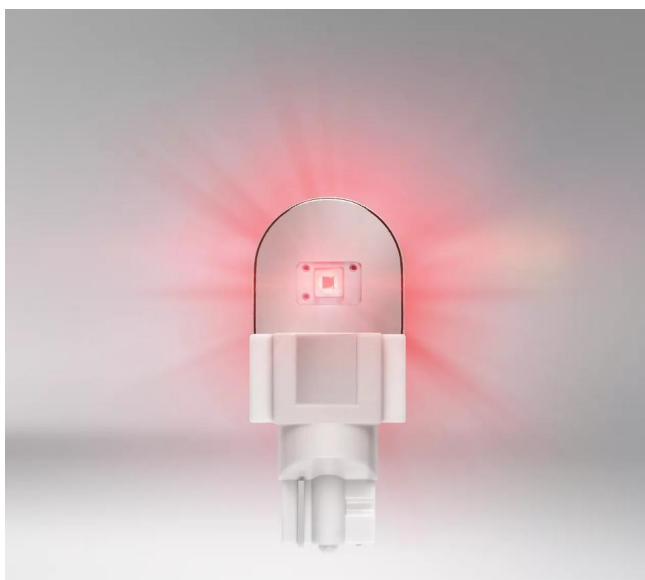

LEDDriving SL W16W RED

Ideal replacement for any vehicle

Suitable for various vehicle exterior applications

Available in Red

Replaces conventional W16W lamps

Easy upgrade to LED technology with plug & play solutions

Reliable OSRAM quality stands for less lamp replacements

4-year OSRAM guarantee (refer to www.osram.com/am-guarantee for precise conditions)

Suitable LED replacement for W16W

LEDDriving SL W16W replacement lamps offer a modern and intense light. These replacement lamps are suitable for all conventional W16W lamp bases. In comparison to standard lamps, these LED retrofit lamps use up to 80% less energy. OSRAM offers a 4 year guarantee for these LEDDriving SL lamps. These products do not have ECE approval and must not be used on public roads in any exterior application. Public roads use leads to cancellation of operating license and loss of insurance coverage. Several countries forbid sale and use of these products. Please contact your local distributor for further information.

Product family datasheet

Technical data

Product description	Product information			Electrical data		
	Order reference	Product type (off-road vs. on-road)	Application (Category and Product specific)	Power input	Nominal voltage	Nominal wattage
LEDDriving SL $\hat{=}$ W16W	921DRP	Off-road $\hat{=}$ W16W	Mainly used for signal/ indicator applications	2 W	12.0 V	1.40 W