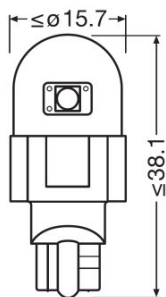

### Dimensions & weight

Diameter	11.0 mm
Product weight	4.30 g
Length	35.9 mm