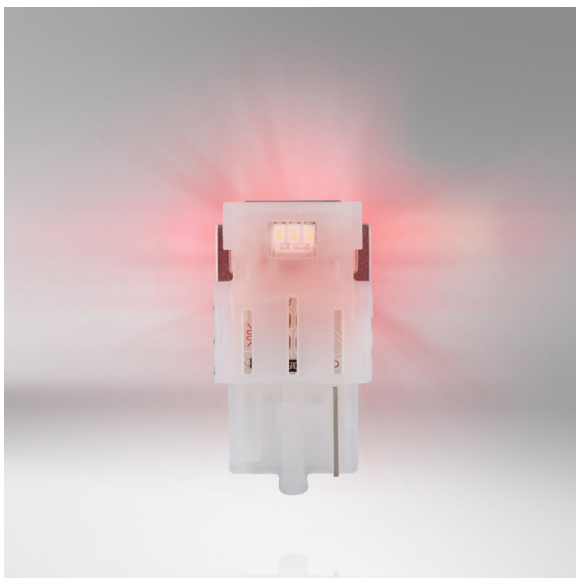

# LEDDriving SL W21W RED

Ideal replacement for any vehicle

**Suitable for various vehicle exterior applications**

Available in Red

**Replaces conventional W21W lamps**

Easy upgrade to LED technology with plug & play solutions

### Suitable LED replacement for W21W

LEDDriving SL W21W replacement lamps offer a modern and intense light. These replacement lamps are suitable for all conventional W21W lamp bases. In comparison to standard lamps, these LED retrofit lamps use up to 80% less energy. OSRAM offers a 4 year guarantee for these LEDDriving SL lamps. These products do not have ECE approval and must not be used on public roads in any exterior application. Public roads use leads to cancellation of operating license and loss of insurance coverage. Several countries forbid sale and use of these products. Please contact your local distributor for further information.