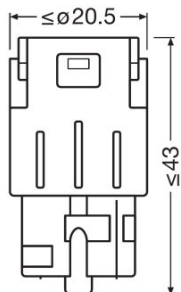

### Dimensions & weight

Diameter	20.0 mm
Product weight	12.00 g
Length	47.5 mm