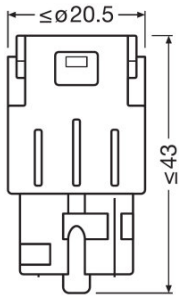

Electrical data

Power input	1.8 W
Nominal voltage	12.0 V
Nominal wattage	1.30 W
Test voltage	13.5 V
Power input tolerance	± 10 %

Photometrical data

Luminous flux	55 lm
Luminous flux tolerance	± 25 %
Light color LED	Yellow

Dimensions & weight

Diameter	20.0 mm
Product weight	12.00 g
Length	47.5 mm

Lifespan

Lifespan B3	1500 h
Lifespan Tc	4000 h
Guarantee	4 years

Product datasheet

Additional product data

Base (standard designation)	WX3x16d
-----------------------------	---------

Logistical Data

Product code	Product description	Packaging unit (Pieces/Unit)	Dimensions (length x width x height)	Volume	Gross weight
4062172156004	LEDiving SL $\hat{=}$ WY21W	Blister 2	135 mm x 95 mm x 18 mm	0.23 dm ³	36.00 g
4062172156011	LEDiving SL $\hat{=}$ WY21W	Shipping carton box 10	119 mm x 109 mm x 151 mm	1.96 dm ³	215.00 g