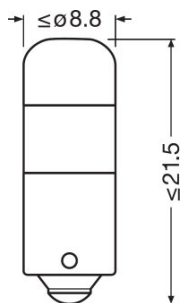

### Dimensions & weight

Diameter	9 mm
Product weight	2.70 g
Length	27.4 mm