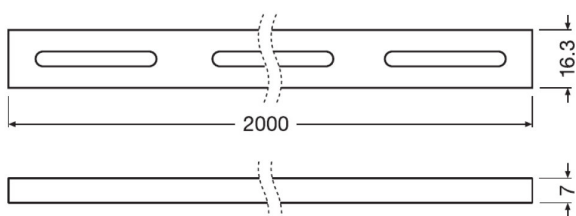

Areas of application

- Suitable for BackLED S CP G4, BackLED M HO CP G4 and BackLED M Plus G4

Product family datasheet

Technical data

Dimensions & weight

Product description	Product weight	Length	Width	Height
BA -MP-M-CP-2	136.00 g	2000 mm	16.3 mm	7.0 mm

Product line drawing

BA -MP-M-CP-2

Capabilities

Product description	Control interface	Detection angle (Light sensor)	Detection angle (PIR)
BA -MP-M-CP-2	-	-	-

Logistical data

Product description	Commodity code
BA -MP-M-CP-2	761699909900