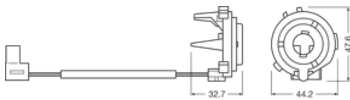

Physical Attributes & Dimensions

Diameter	33.9 mm
Product weight	15.00 g
Length	47.6 mm

Lifetime Data

Guarantee	3 years
-----------	---------

Capabilities

Technology	LED accessories
------------	-----------------