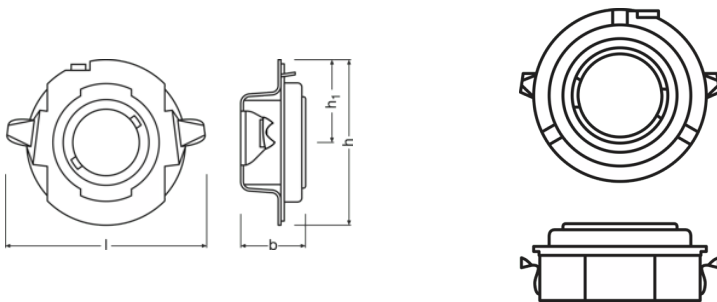

LEDiving ADAPTER (OFFROAD) 64210DA06-1

Accessories for LED retrofit lamps

Making LED upgrades fit right in

The mounting brackets offer an easy installation and compatibility for a variety of cars. Compatibility can be checked on the OSRAM website.

Physical Attributes & Dimensions

Diameter	33.9 mm
Product weight	3.00 g

Lifetime Data

Guarantee	3 years
-----------	---------

Capabilities

Technology	LED accessories
------------	-----------------

Environmental & Regulatory Information