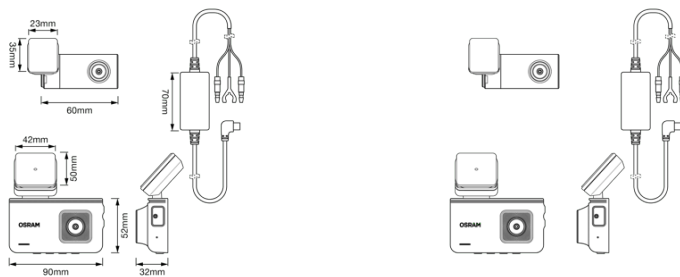

Lockable Micro SD card slot prevents tampering and keeps dash cam footage safe

Product datasheet

Technical data

Product information

Product legal advice 1	1) For precise conditions refer to: www.osram.com/am-guarantee
Product legal advice 2	2) Please note: The use of dashcams may be subject to specific legal regulations, particularly with regard to data protection and personal rights. As regulations across Europe are not harmonized, there are varying rules regarding the admissibility of video recordings. Before using the device for the first time, whether domestically or abroad, we recommend familiarizing yourself with the applicable legal requirements in the respective country
Resolution	1296p
FPS	30 ¹⁾
FOV	140° ²⁾
Memory size up to	128 GB
G-Sensor	Yes ³⁾
GPS	Yes

1) Frames per second

2) Field of View

3) Shock sensor

Physical Attributes & Dimensions

Length	89.0 mm
Width	40.0 mm
Height	96.0 mm

In-Box Accessories

USB cable for power	Yes
Trim removal tool in box	Yes

Product datasheet