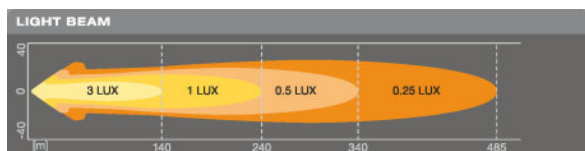

Additional product data

Luminous intensity distribution

Connector to lamp	Open wire
Product remark	Beam Pattern: Wide

Capabilities

Technology	LED ¹⁾

¹⁾ Light-emitting diode application

Certificates & standards

Standards	ECE R10, R112
Approval marks – approval	E4 approval
Type of protection	IP67

Country specific categorizations

Order reference	LEDDL119-WD

Logistical data

Commodity code	851220009000

Environmental information