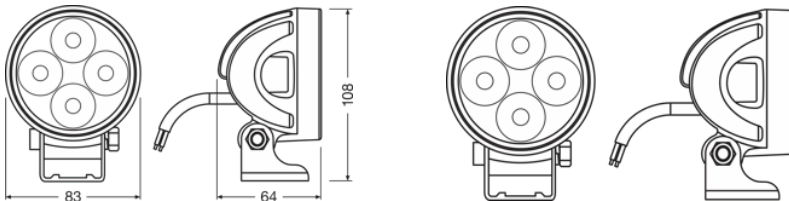

### General Product Information

Global order reference	LEDDL119-WD
Product remark	Beam Pattern: Wide

### Physical Attributes & Dimensions

Product weight	510.00 g
Length	326.8 mm
Width	255.9 mm
Height	83 mm