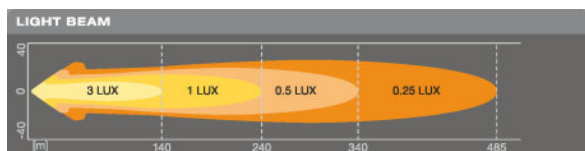

Additional product data

Luminous intensity distribution

Connector to lamp	Open wire
Product remark	Beam Pattern: Wide

Capabilities

Technology	LED ¹⁾

¹⁾ Light-emitting diode application

Certificates & standards

Standards	ECE R10, R112
Approval marks – approval	E4 approval
Type of protection	IP67

Country specific categorizations

Order reference	LEDDL119-WD

Logistical data

Commodity code	85122000900

Environmental information