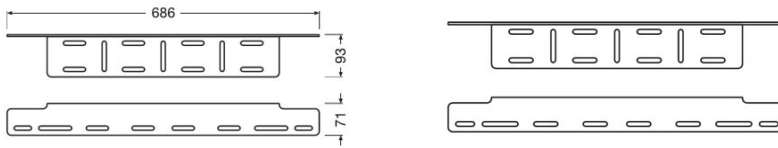

Product datasheet

Technical data

Product information

Order reference	LEDDL ACC 103

Dimensions & weight

Product weight	680.00 g
Length	0.0 mm

Lifespan

Guarantee	2 years

Country specific categorizations

Order reference	LEDDL ACC 103

Logistical data

Commodity code	761699909900

Environmental information

Information according Art. 33 of EU Regulation (EC) 1907/2006 (REACH)	
Date of Declaration	19-01-2022
Primary Article Identifier	4062172147705
Declaration No. in SCIP database	In work

Logistical Data

Product code	Product description	Packaging unit (Pieces/Unit)	Dimensions (length x width x height)	Volume	Gross weight