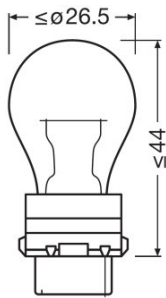

Dimensions & weight

Diameter	26.5 mm
Product weight	7.26 g
Length	53.3 mm

Lifespan

Lifespan B3	460 h
Lifespan Tc	1100 h

Capabilities

Technology	AUX ¹⁾
------------	-------------------

¹⁾ Auxiliary signal lamp