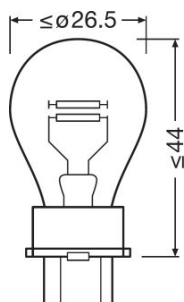

### Dimensions & weight

Diameter	26.5 mm
Product weight	7.26 g
Length	53.3 mm