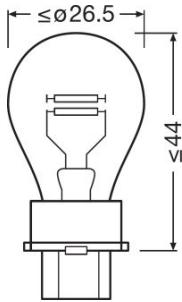

Product datasheet

Technical data

Product information

Order reference	3157A
Application (Category and Product specific)	Auxiliary lamp

Electrical data

Nominal voltage	12.0 V
Nominal wattage	27/7 W
Test voltage	13.5 V

Dimensions & weight

Diameter	26.5 mm
Product weight	7.26 g
Length	53.3 mm

Lifespan

Lifespan B3	550 / 2300 h
Lifespan Tc	1315 / 5500 h ¹⁾

¹⁾ Filament 1 / Filament 2

Additional product data

Base (standard designation)	W2.5x16q
-----------------------------	----------