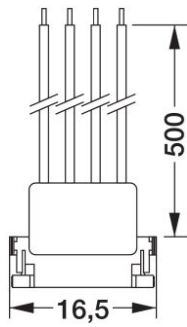

Product family datasheet

325686_CONNECTsystem LM-xx Flex für LINEARlight Colormix Flex