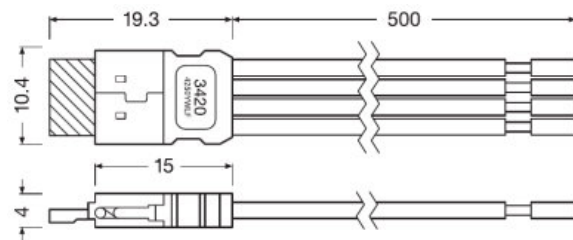

Product family datasheet

325686_CONNECTsystem LM-xx Flex für LINEARlight Colormix Flex

325968_CONNECTsystem LM-xx Flex for LINEARlight Colormix Flex

729184_ACC LECV LF B2B Conn. 12,7 5 3 G2

729196_ACC LECV LF B2B Conn. 12,7 5 3 G2