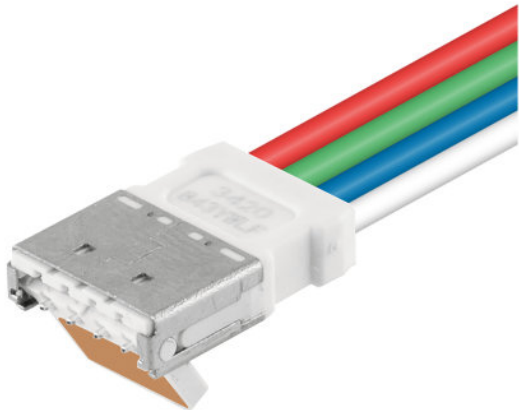

## RGB 4pin Flexible LED strips Connector

Accessories for Flexible LED strips

### Technical data

Product description	Dimensions & weight				Logistical data
	Height	Width	Length	Product weight	Commodity code
LF -4PIN FLEX	5.3 mm	13.2 mm	13.2 mm	6.50 g	854442909000
FX -SC08-G2-CT4PJ	5.9 mm	9.2 mm	9.0 mm	0.80 g	853669909900
CONN-FLEX -4P-050 KIT 10PCS	4.0 mm	10.4 mm	519.3 mm	18.10 g	853669909900
CONN-FLEX -4P-200 KIT 10PCS	4.0 mm	10.4 mm	2019 mm	69.49 g	853669909900
CORNER-FLEX -4P-003 KIT 10PCS	4.0 mm	10.4 mm	68.6 mm	2.97 g	853669909900
CORNER-FLEX -4P-015 KIT 10PCS	4.0 mm	10.4 mm	188.6 mm	7.08 g	853669909900