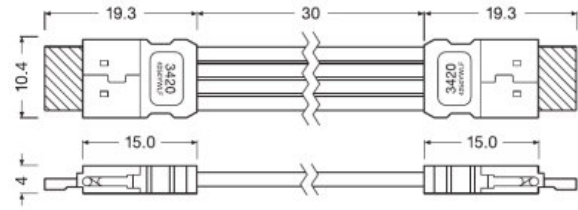

CONN-FLEX-4P

CORNER-FLEX-4P-003