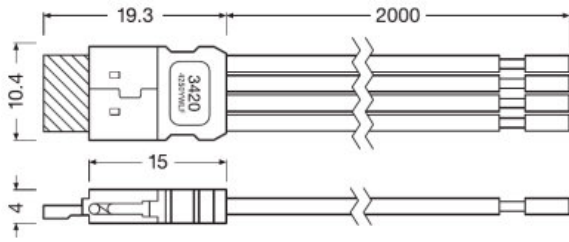

729327_FX-SC08-G2_CT4PJ 50XFS25

Product family datasheet

CONN-FLEX-4P-200