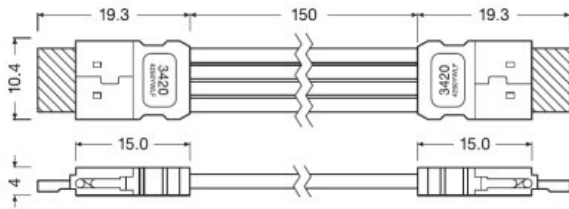

CORNER-FLEX-4P-015

Application advice

For more detailed application information and graphics please see product datasheet.

Sales and Technical Support

Sales and Technical Support www.osram.com

Country specific information

Product description	Product code	METEL code	SEG-No.	STK number	UK Org
LF -4PIN FLEX	4008321514585	OSRLF4PINF	-	4030249	-
LF -4PIN FLEX	4008321514585	OSRLF4PINF	-	4030249	-
LF -4PIN FLEX	4008321514608	OSRLF4PINF	-	4030249	-