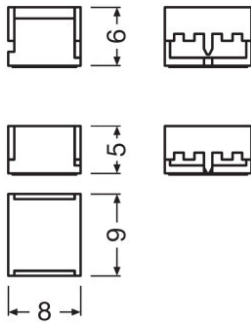

729184_ACC LECV LF B2B Conn. 12,7 5 3 G2