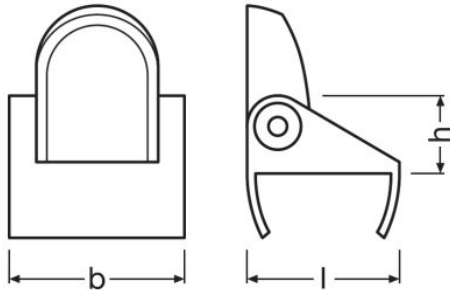

ADJUSTABLESLIMBRACKET

FX-QMS-G1-TU15H6 | Accessories for Flexible LED strips

Product family features

- Can be easily combined with covers for homogeneous light distribution
- Clips for easy installation and maintenance
- Compatible with LINEARlight Flex and TEC Flex
- Ideal even for lighting in confined spaces
- Compatible with LF Protect and TF Protect without cover

Product datasheet

Technical data

Dimensions & weight

Product weight	2.00 g
Length	17.0 mm
Width	20.0 mm
Height	9.5 mm

Logistical data

Commodity code	761699909900
----------------	--------------

Environmental information

Product datasheet

Logistical Data

Product code	Product description	Packaging unit (Pieces/Unit)	Dimensions (length x width x height)	Volume	Gross weight
4052899600010	ADJUSTABLESLIMBRACK ET	Shipping carton box 400	175 mm x 145 mm x 110 mm	2.79 dm ³	1087.00 g