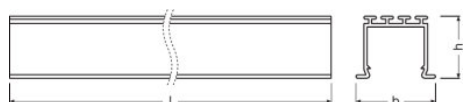

#### Dimensions & weight

Product weight	782.00 g
Length	3000 mm
Width	30.0 mm
Height	25.0 mm