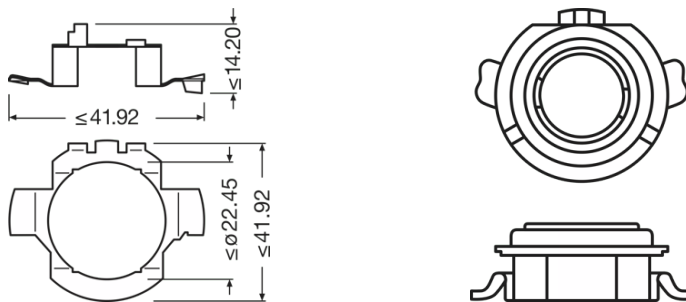

Physical Attributes & Dimensions

Diameter	22.4 mm
Product weight	2.50 g
Length	41.9 mm

Lifetime Data

Guarantee	3 years
-----------	---------

Capabilities

Technology	LED accessories
------------	-----------------