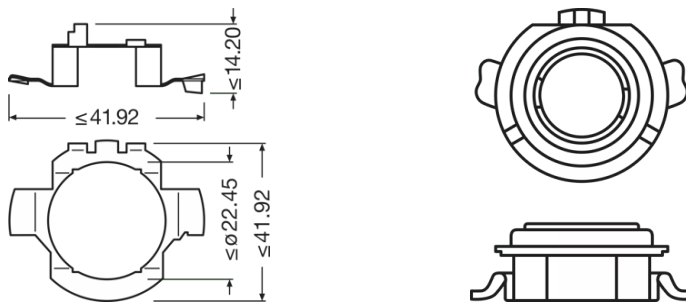

LEDDriving ADAPTER (OFFROAD) 64210DA01

Accessories for LED retrofit lamps

Making LED upgrades fit right in

The mounting brackets offer an easy installation and compatibility for a variety of cars. Guarantees a perfect fit due to optimal fastening of the H7 lamp.

Physical Attributes & Dimensions

Diameter	22.4 mm
Product weight	2.50 g
Length	41.9 mm

Lifetime Data

Guarantee	3 years
-----------	---------

Capabilities

Technology	LED accessories
------------	-----------------