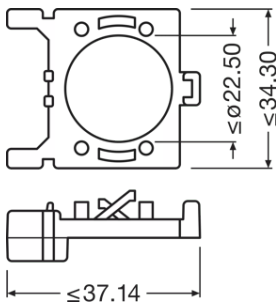

Physical Attributes & Dimensions

Diameter	22.5 mm
Product weight	3.10 g
Length	34.3 mm

Lifetime Data

Guarantee	3 years
-----------	---------

Capabilities

Technology	LED accessories
------------	-----------------

Logistical Data

Product datasheet

Product code	Product description	Packaging unit (Pieces/Unit)	Dimensions (length x width x height)	Volume	Gross weight
4062172160414	LEDriving Adapter 64210DA02	Folding carton box 2	100 mm x 80 mm x 60 mm	0.48 dm ³	29.00 g
4062172160421	LEDriving Adapter 64210DA02	Shipping carton box 20	415 mm x 109 mm x 134 mm	6.06 dm ³	420.00 g