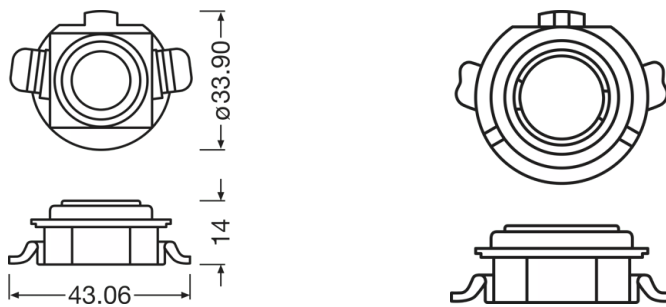

General Product Information

Global order reference	64210DA03-1
------------------------	-------------

Physical Attributes & Dimensions

Diameter	33.9 mm
Product weight	2.84 g
Length	43.1 mm

Lifetime Data

Guarantee	3 years
-----------	---------